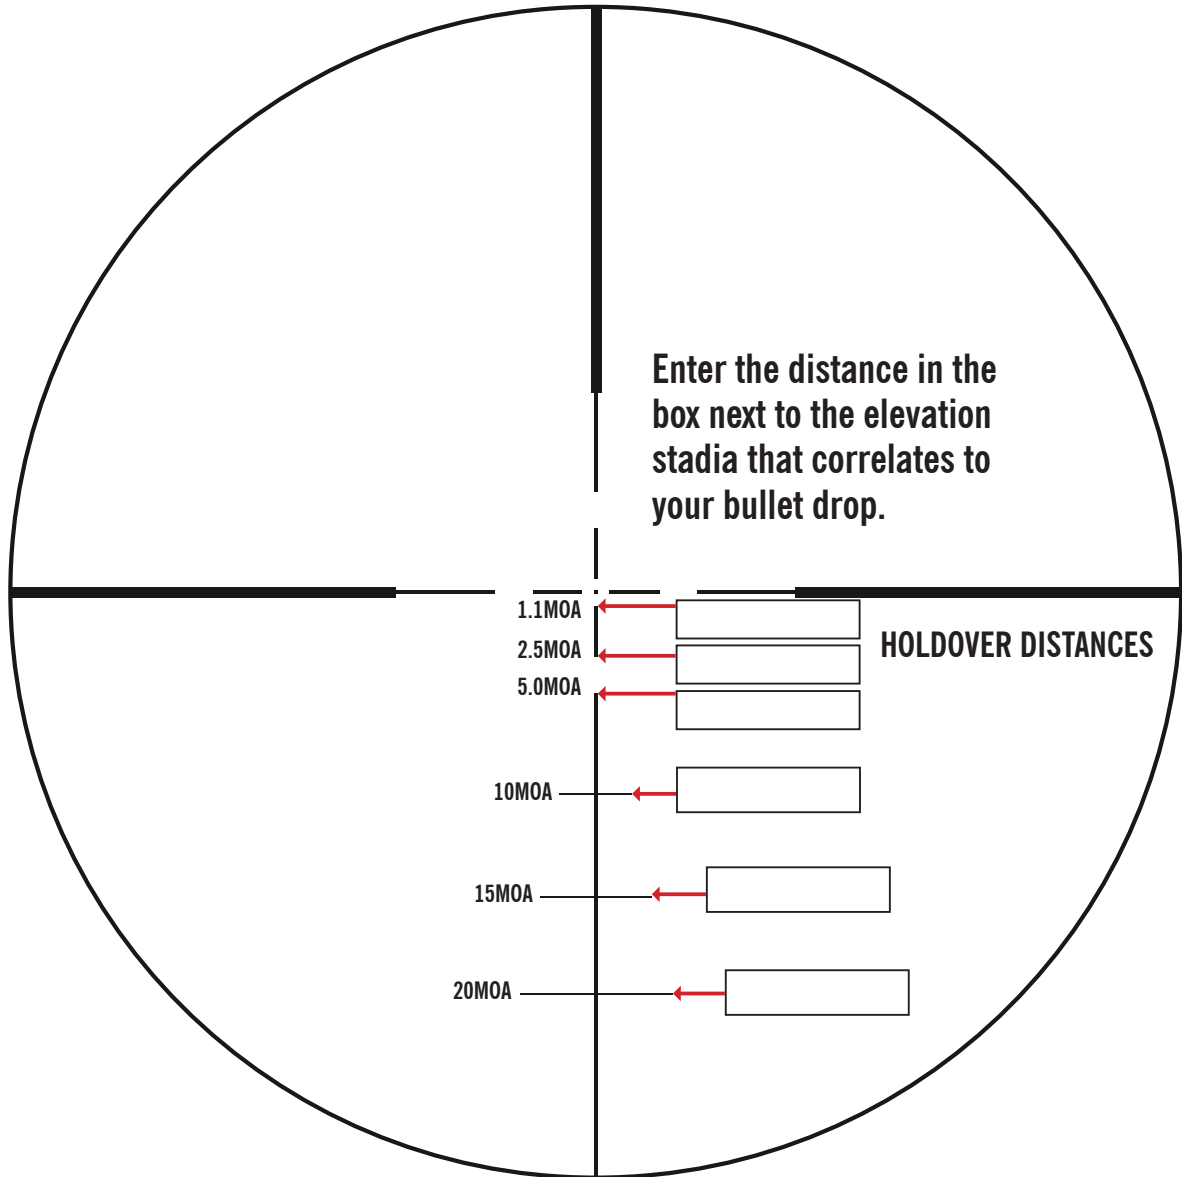

# PHR II RETICLE (6-24 THRIVE HD ONLY)

## RIFLE AND CARTRIDGE DETAILS

CARTRIDGE: \_\_\_\_\_ PROJECTILE: \_\_\_\_\_ BC\*: \_\_\_\_\_ VELOCITY: \_\_\_\_\_

H.O.B.\*\*: \_\_\_\_\_ TWIST RATE: \_\_\_\_\_ ZERO DISTANCE: \_\_\_\_\_

	DIST.	ELEVATION	DIST.	ELEVATION	DIST.	ELEVATION
DISTANCE	100m		325m		500m	
	150m		350m		525m	
	200m		375m		550m	
	225m		400m		575m	
	250m		425m		600m	
	275m		450m			
	300m		475m			

\* BC = BALLISTIC COEFFICIENT    \*\* H.O.B. = HEIGHT OVER BORE