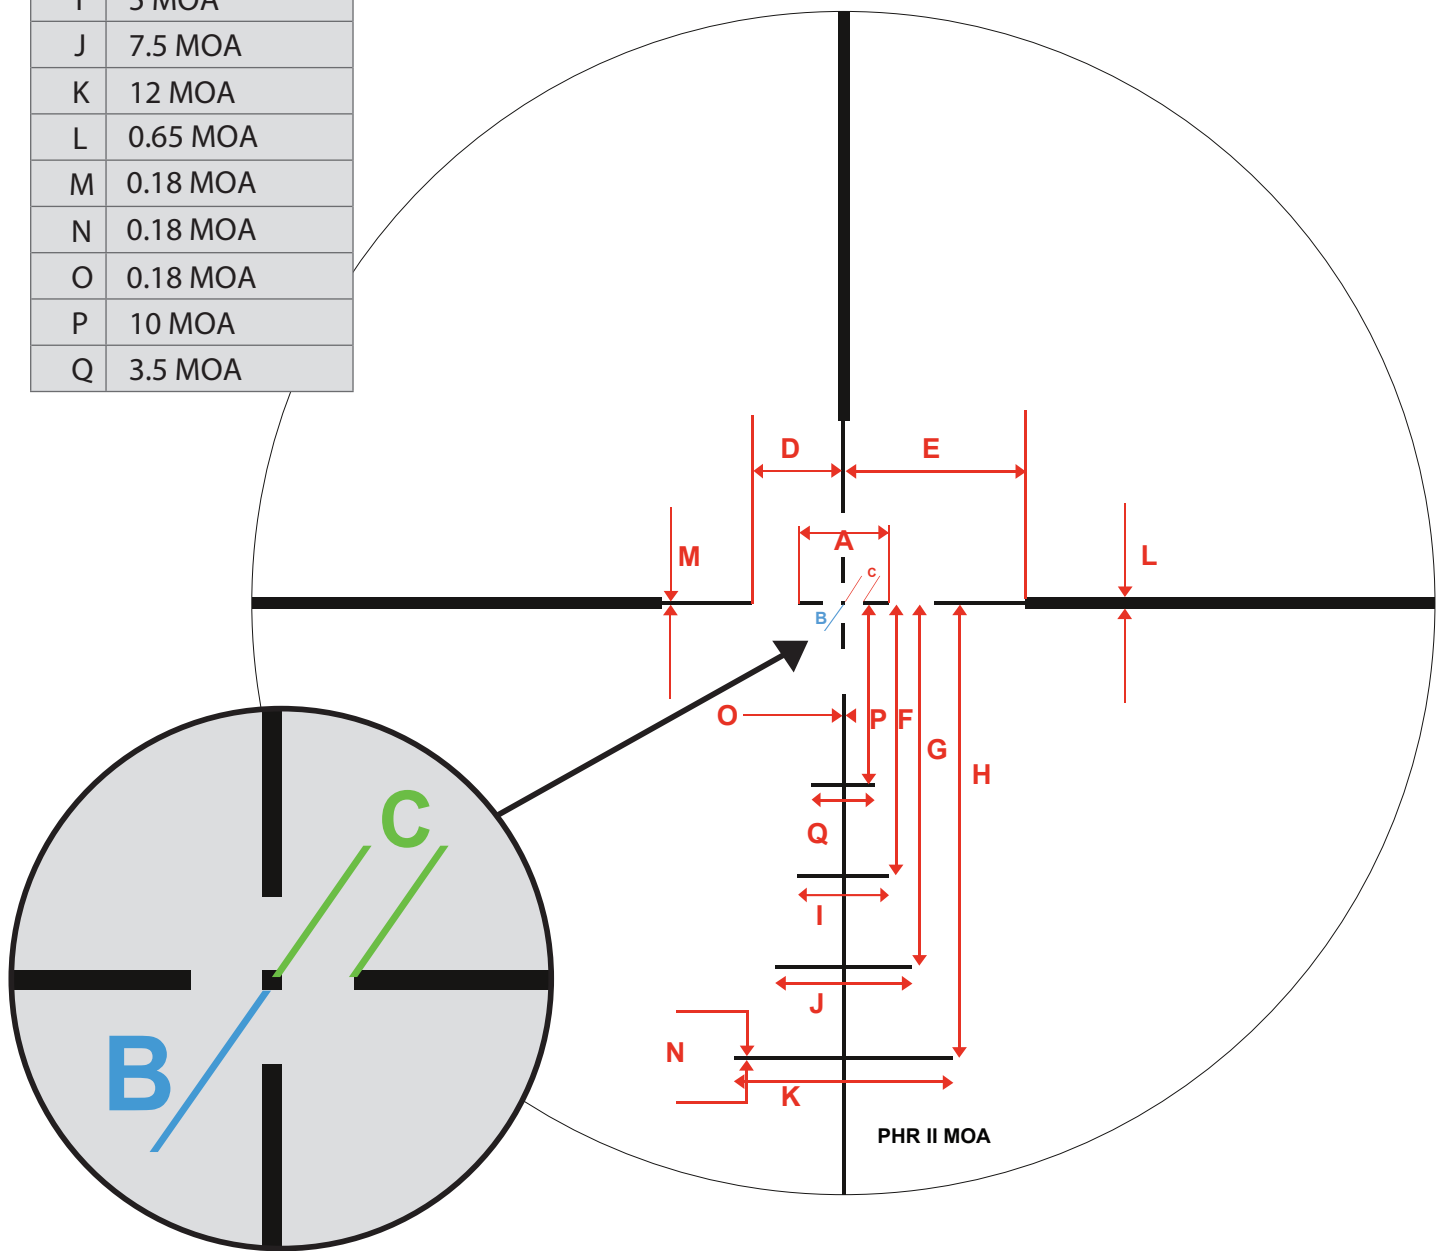

RETICLE - PHR II

NON-ILLUMINATED 4-20x50

DIMENSIONS	
A	5 MOA
B	0.16 MOA
C	1.1 MOA
D	5 MOA
E	10 MOA
F	15 MOA
G	20 MOA
H	25 MOA
I	5 MOA
J	7.5 MOA
K	12 MOA
L	0.65 MOA
M	0.18 MOA
N	0.18 MOA
O	0.18 MOA
P	10 MOA
Q	3.5 MOA

4-20X50 @ 20x Magnification

RETICLE - PHR II

ILLUMINATED 4-20x50

4-20X50 @ 20x Magnification

ZERO TECH